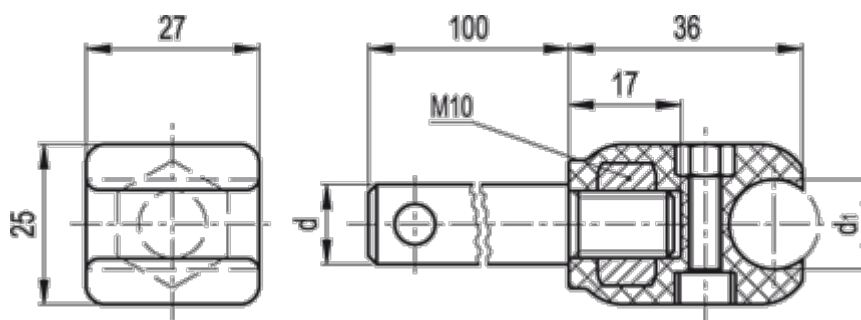

Data Sheet

Article number: 2310419809
Description: E+G Guide rail clamp
MPG-C-S-P16-14

Measures

d = 16

d1 = 14

Weight (g) = 195